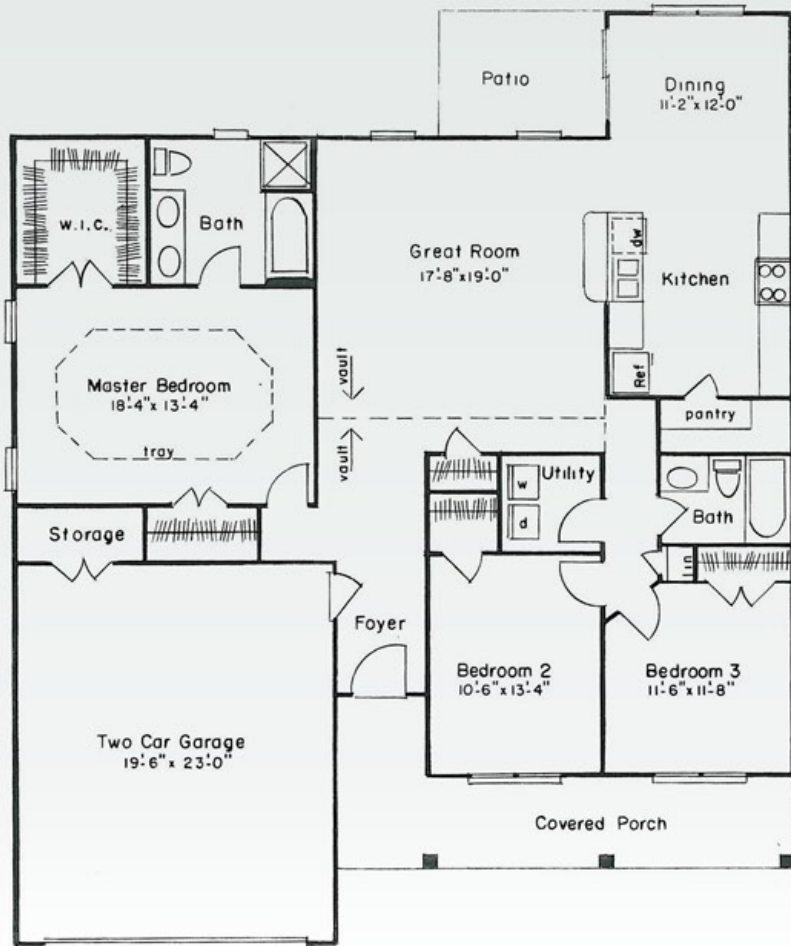

Georgia at Sewell Fields
 1673 Heated Sq Ft
 2253 Total Sq Ft

All square footage and dimensions are approximate and vary per individual house.